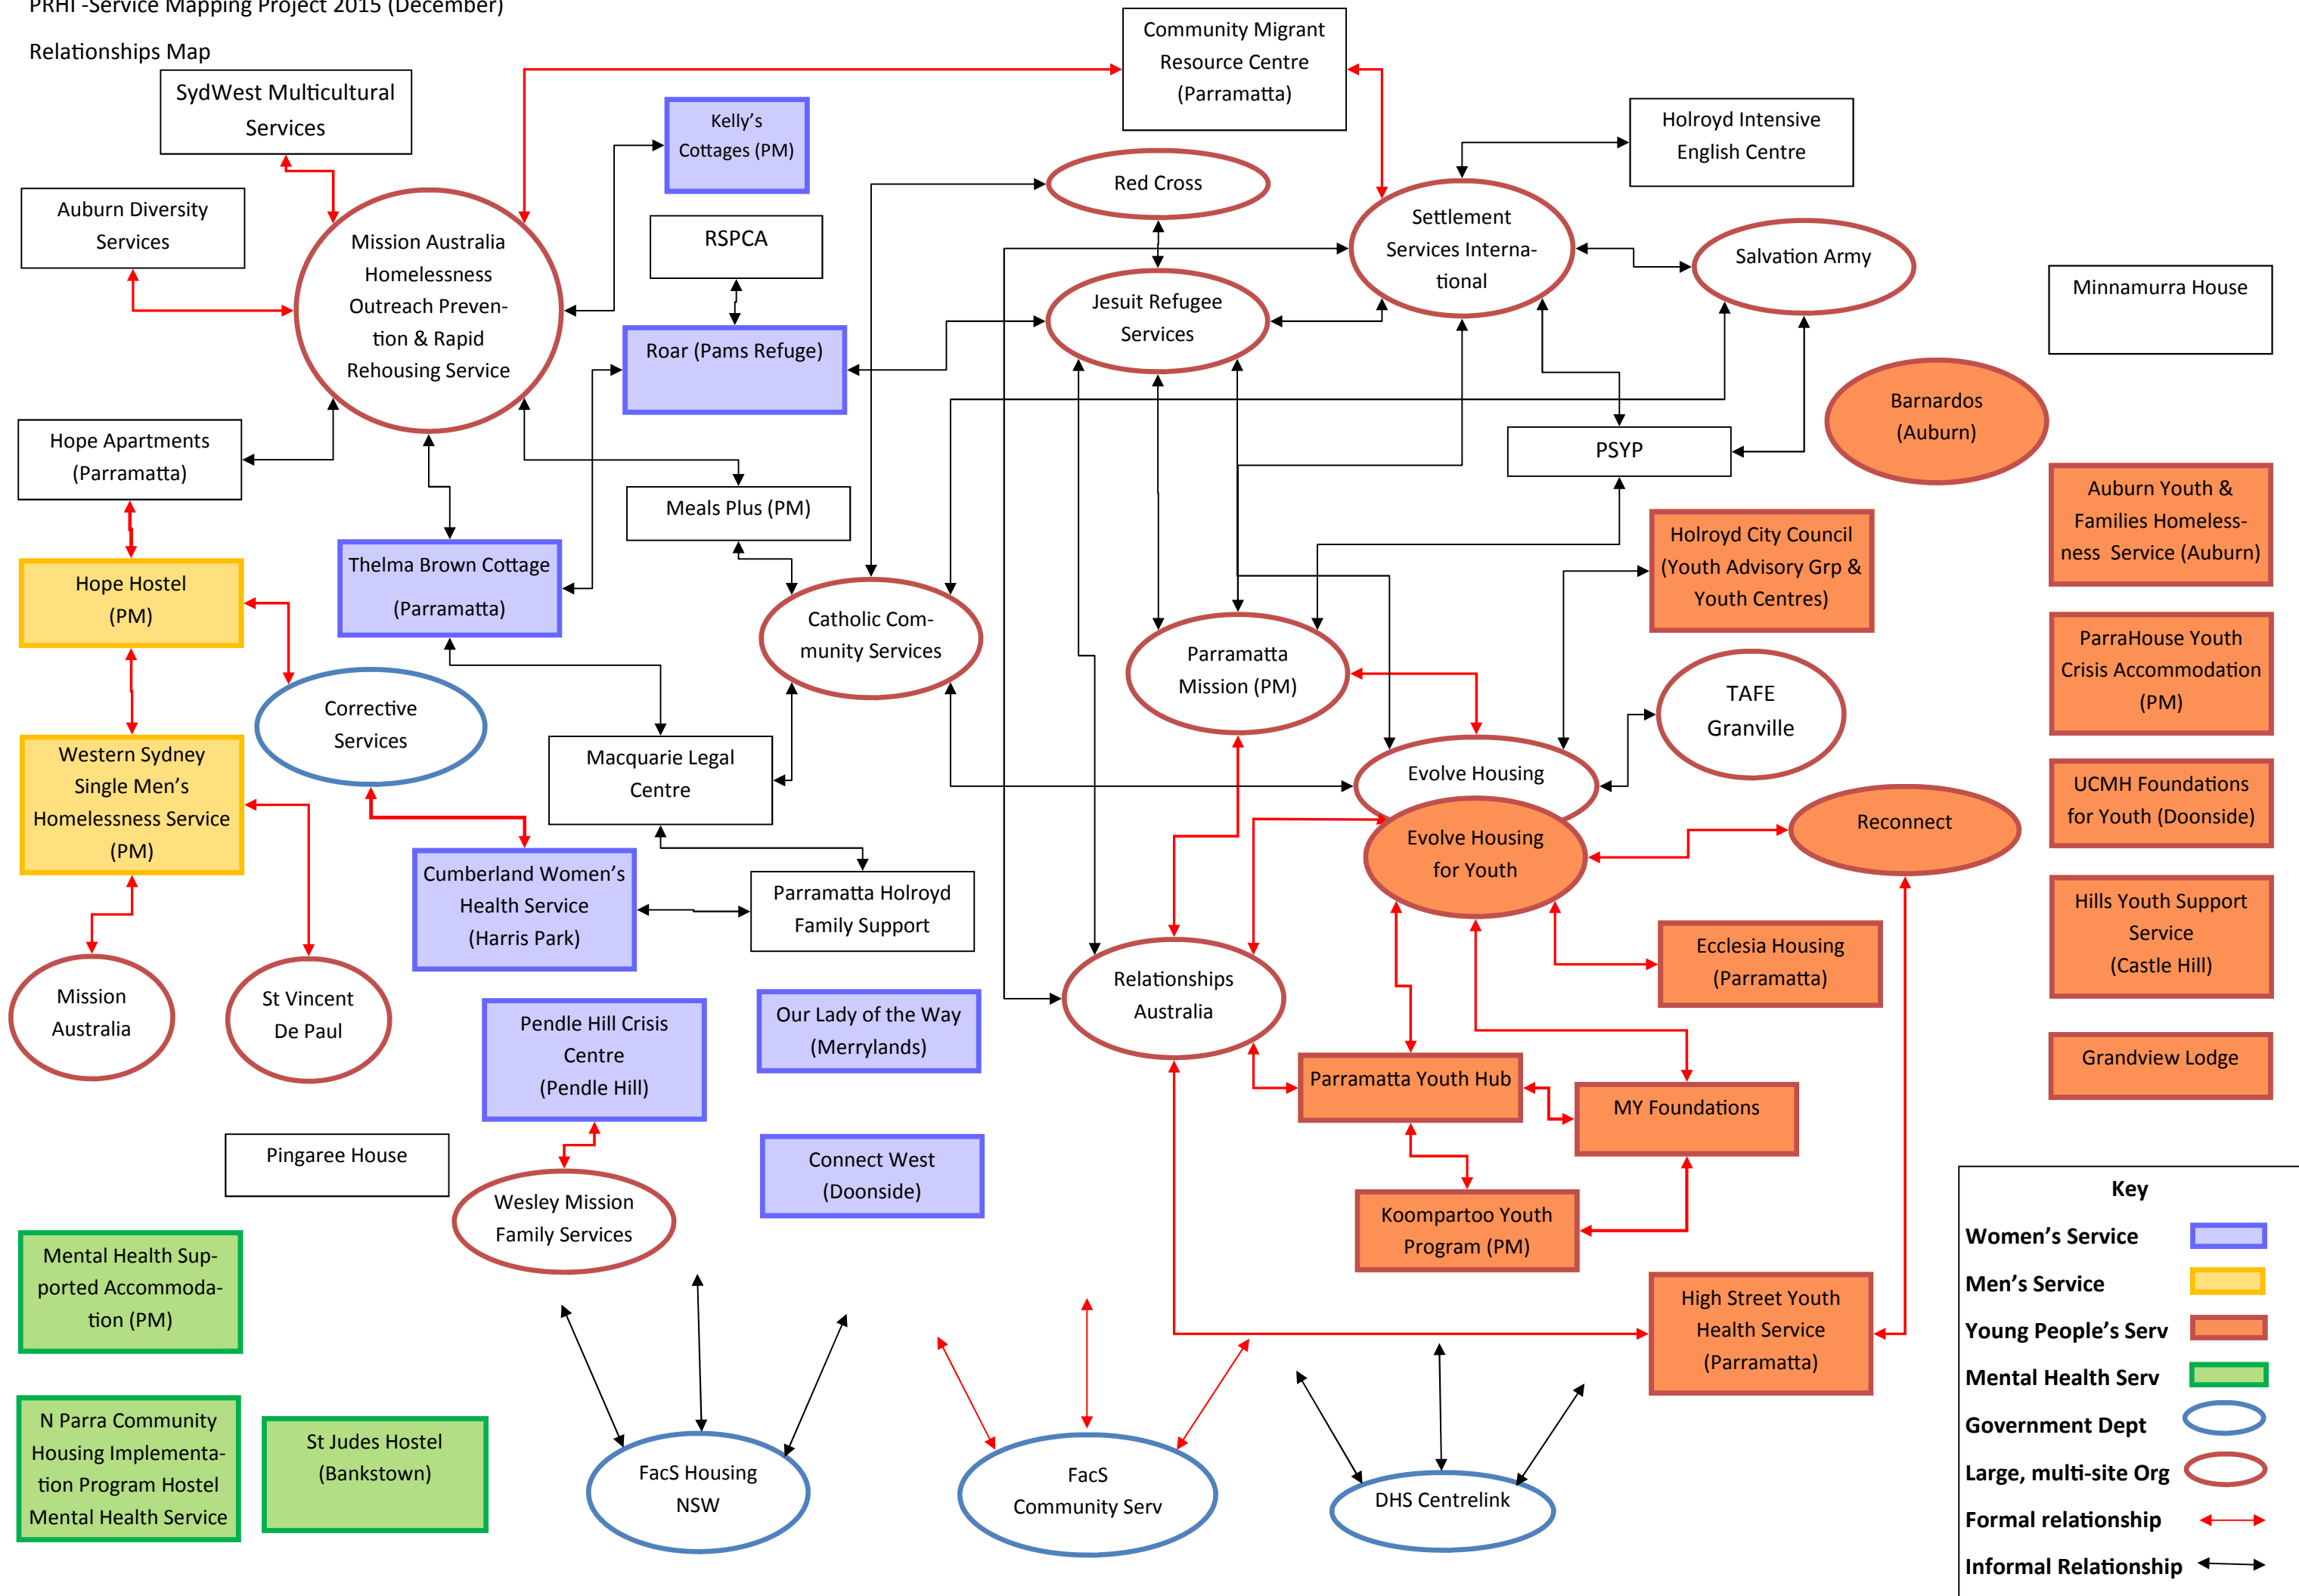

Relationships Map

Key

- Women's Service [Blue Rectangle]
- Men's Service [Yellow Rectangle]
- Young People's Serv [Orange Rectangle]
- Mental Health Serv [Green Rectangle]
- Government Dept [Blue Oval]
- Large, multi-site Org [Red Oval]
- Formal relationship [Red Double Arrow]
- Informal Relationship [Black Double Arrow]